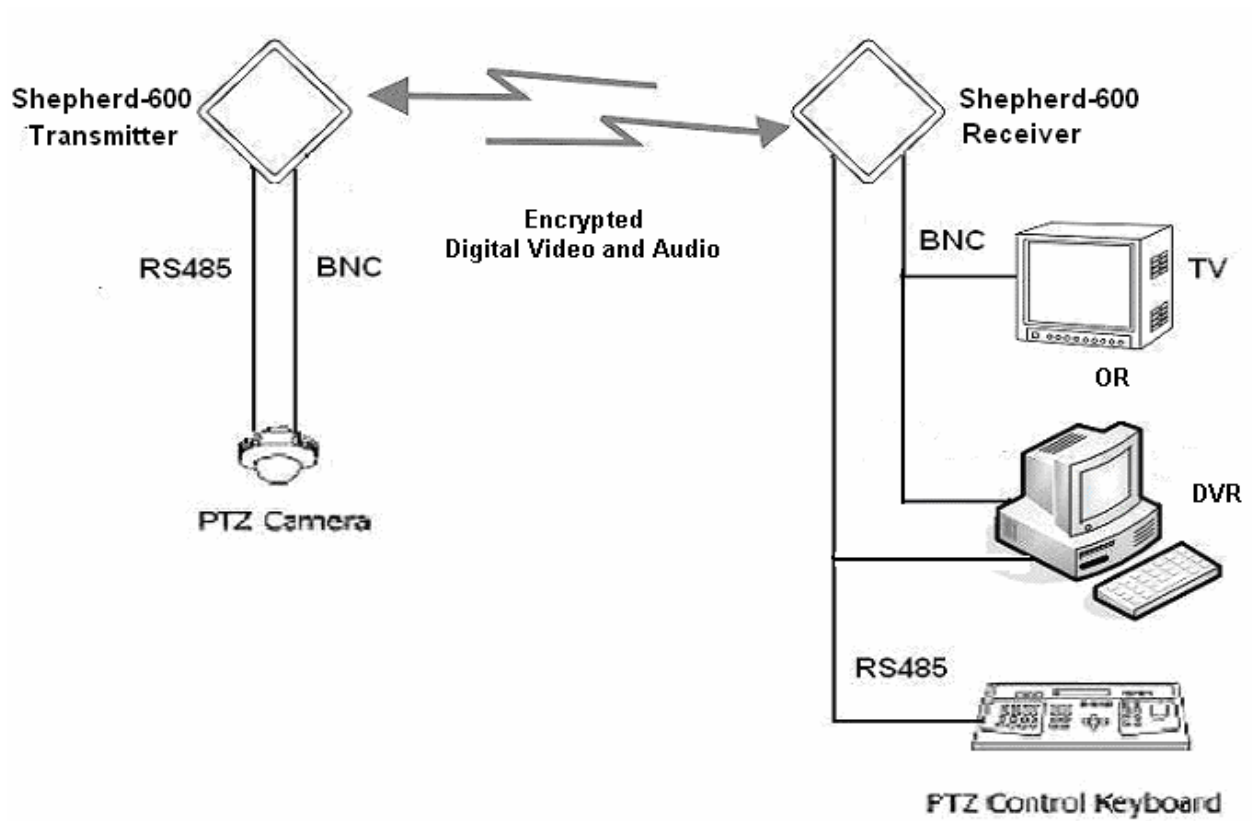

Shepherd application

Contact Information

Camera Security Now

877-422-1907

sales@camerasecuritynow.com

<http://www.camerasecuritynow.com>